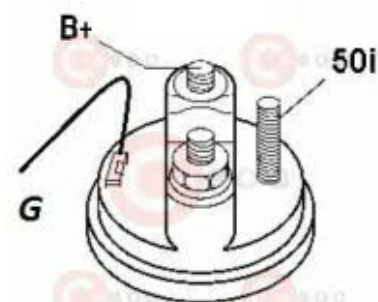

CST35642
Starter

MITSUBISHI Type 24V 7,00kW 12T CW
VOLVO

Technical Info

Make	MITSUBISHI
Type Range	CST35
Voltage [V]	24
Rated Power [kW]	7,00
Number of Teeth	12
Rotation Direction	Clockwise rotation
Connection Type	CPS0178
Built On	VOLVO
Number of mounting bores	3
Number of Thread Bores	0
Type Duty	Heavy Duty
Type Duty	Industrial
Type Duty	Japan
Type Duty	Marine
Weight [g]	13500

References

MITSUBISHI: M009T83879, M009T83879AM, M009T83889, M009T83889AM, M9T83879, M9T83879AM, M9T83889, M9T83889AM

VOLVO: 21103722